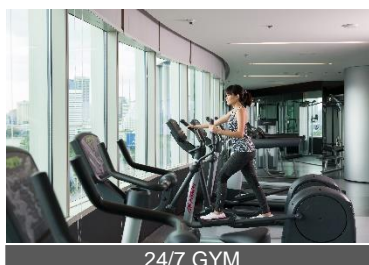

Room Type	Size (SQM)	01st Night Package Room Rate/Night (THB)			OPTIONAL 02nd RT-PCR Test On Day 5
		Single	Double	Additional Night (Room only)	
Superior Room	25	5,300	7,800	1,200	2,600.-net/person
Studio Executive	40	6,100	8,600	2,000	
Studio Premier	50	6,400	8,900	2,300	

1. **Package Inclusive:**
2. -Drive through RT-PCR Test at MedPark Hospital upon arrival
   - -Complimentary Wi-Fi throughout the property
   - -One way airport arrival limousine service to hotel (maximum of 2 persons)
   - -Complimentary breakfast, lunch and dinner boxes during first night of stay
   - -Rates are inclusive of 10% service charge & 7% VAT

Promo code: **TGPKG**

Package is non-refundable and pre-payment is required | Inclusions are mandatory | Flight details is required upon room reservation

24/7 GYM

MODENA BY FRASER BANGKOK

2527 Rama 4 Road, FYI Center, Khlong Toei District Bangkok 10110, Thailand

t: (66) 02 033 0888 f: (66) 02 033 0889

e: reservations.bangkok@modenabyfraser.com

[modenabangkok](#) [modenabyfraserbangkok](#)